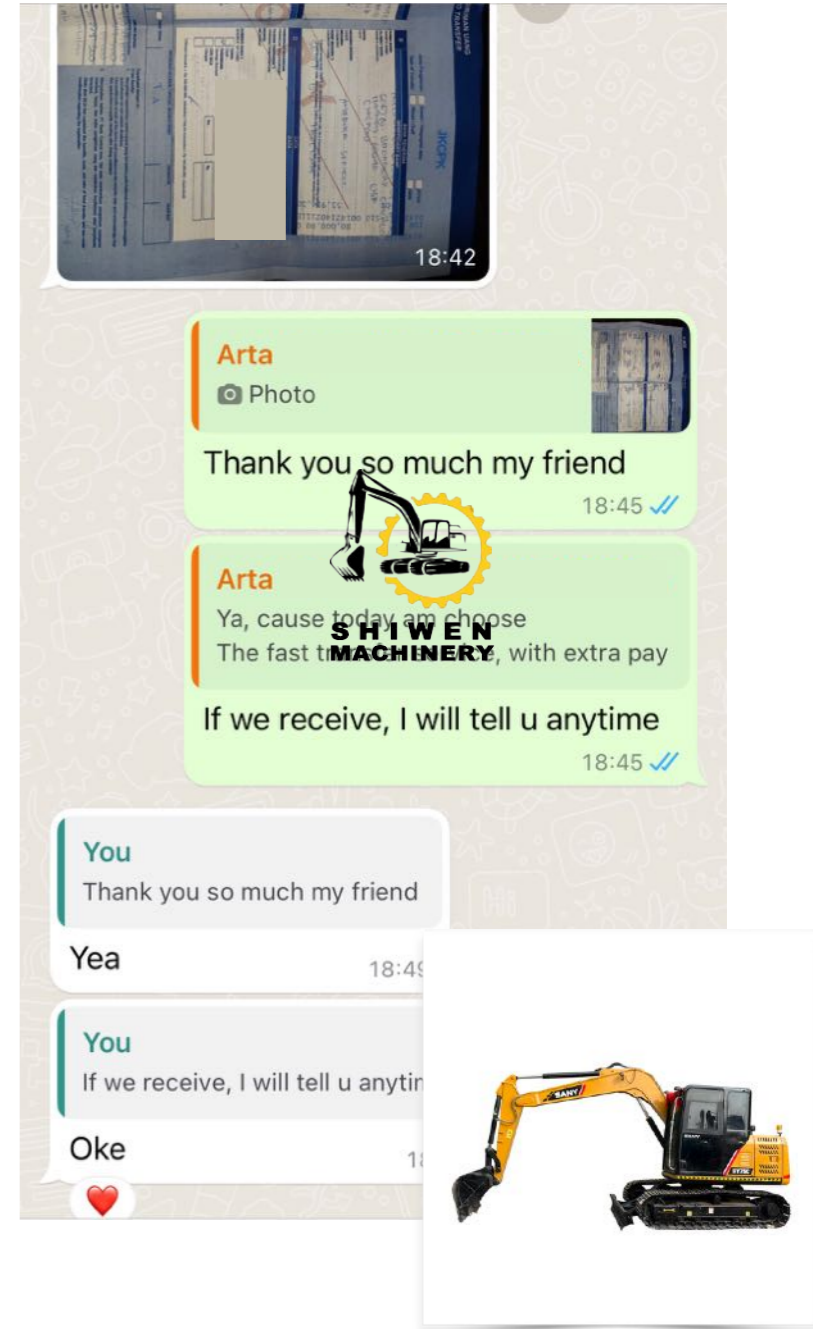

# PREVIOUS CASES

**MR. JULY  
CAT 325BL**

**MR. SAMNN  
CAT 320D**

**MR. ARTTA  
SANY SY75C**

**SHIWEN  
MACHINERY**

# PREVIOUS CASES

**MR. CRYLN  
SANY SY55C**

Finally here. Inbox ★

Carl Feb 13  
to me

Hi Vicky,

Finally the diggers are here. It was a very bad and rainy day, that's me in the Red Swan-dry (Coat). Photo attached.