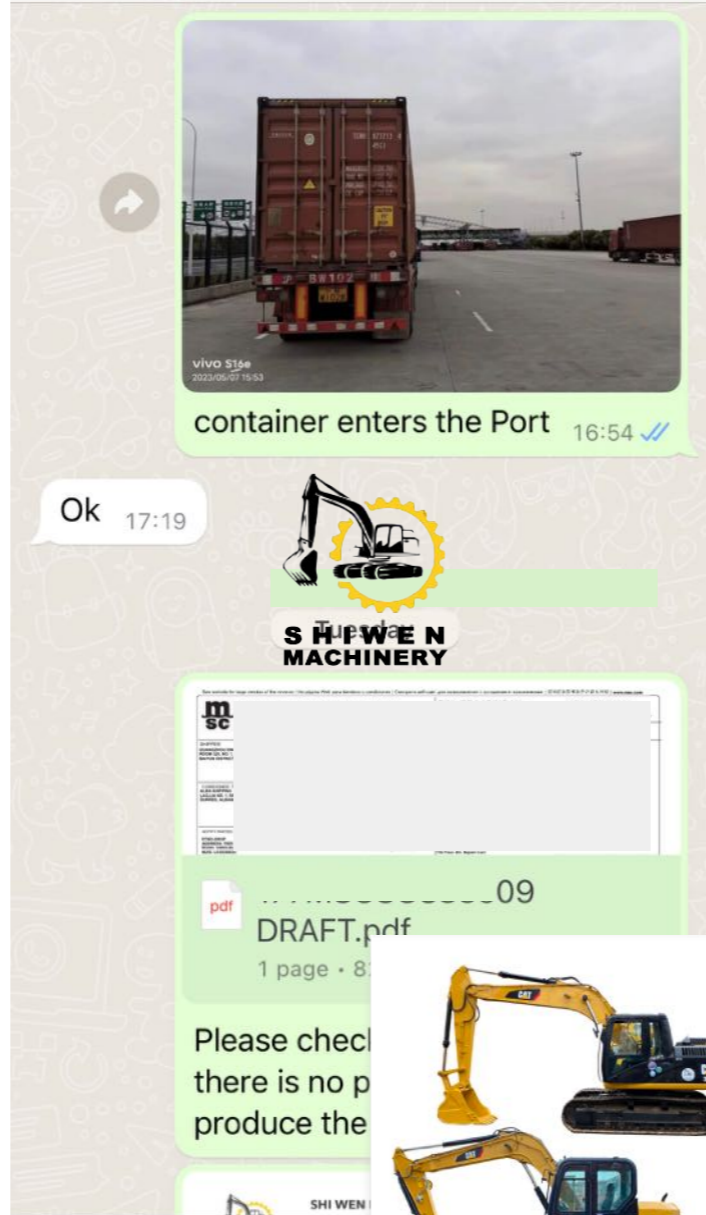

I'm glad the journey is now over for the diggers, all the way from China to New Zealand, they are finally here.

All the best

regards

**SHIWEN  
MACHINERY**

**MR. SAIMI  
CAT 3152308**

container enters the Port 16:54 ✓✓