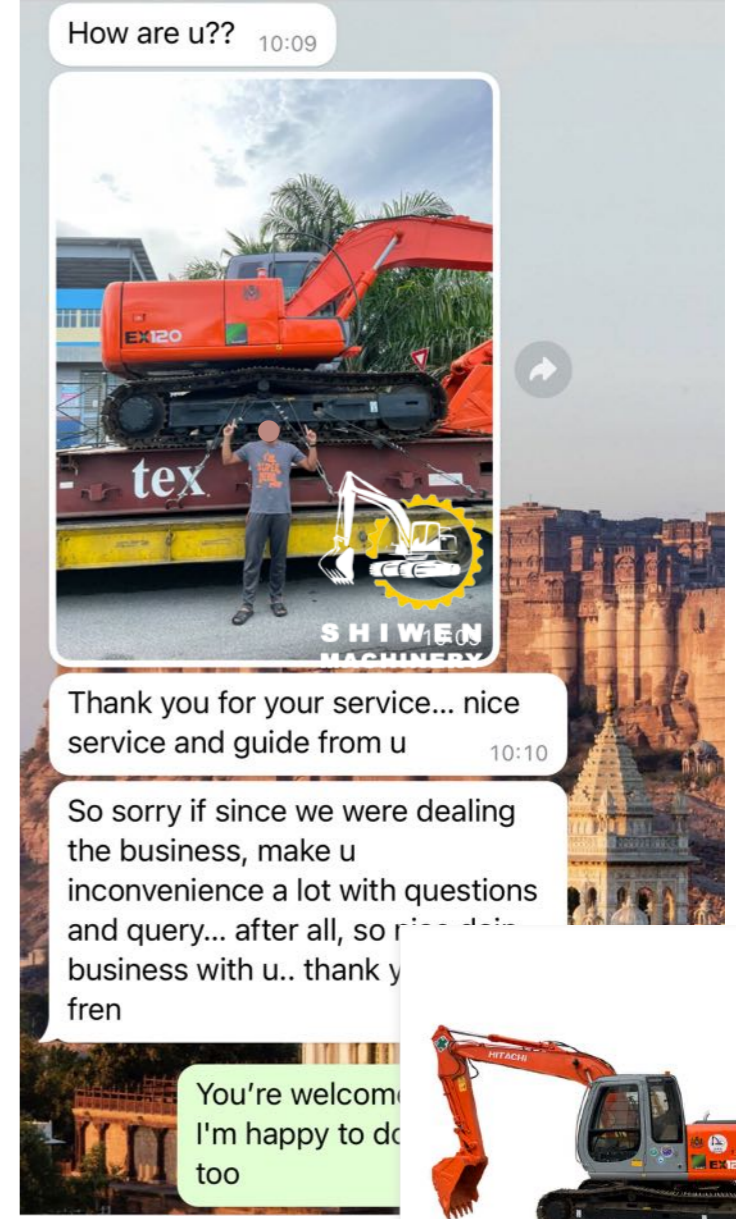

MR. MOHDE
HITACHI EX120-5