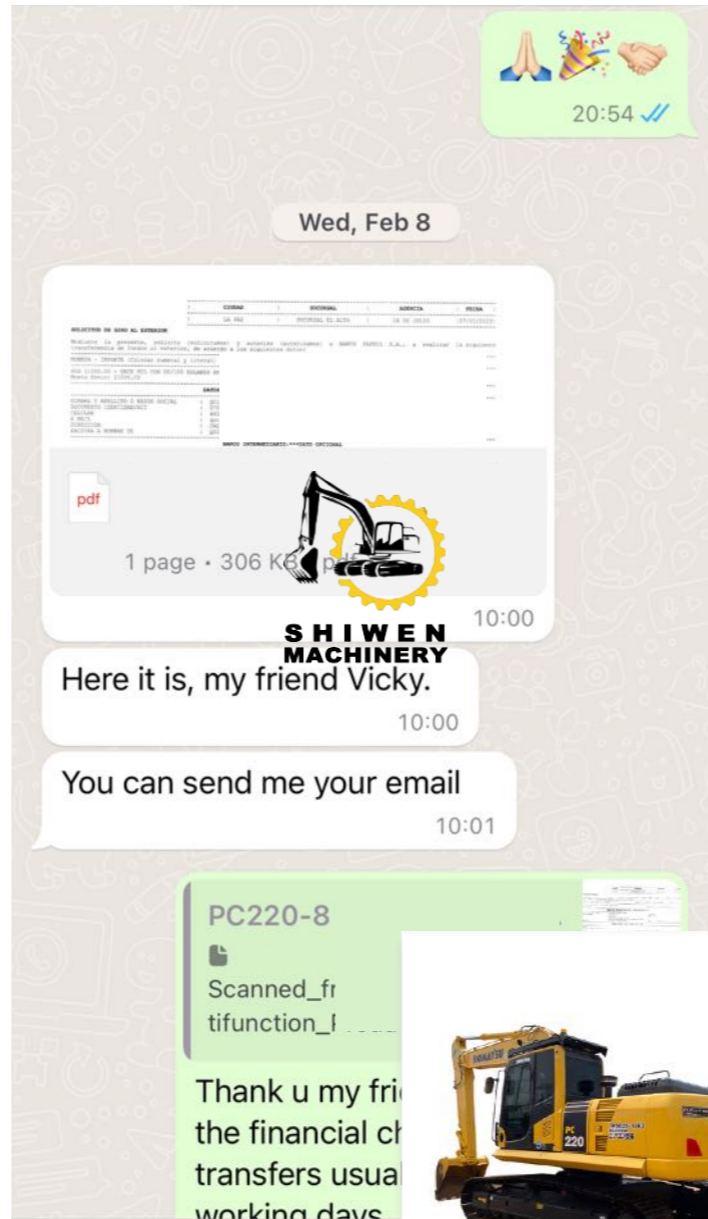

MR. RENA
KOMATSU PC220-8