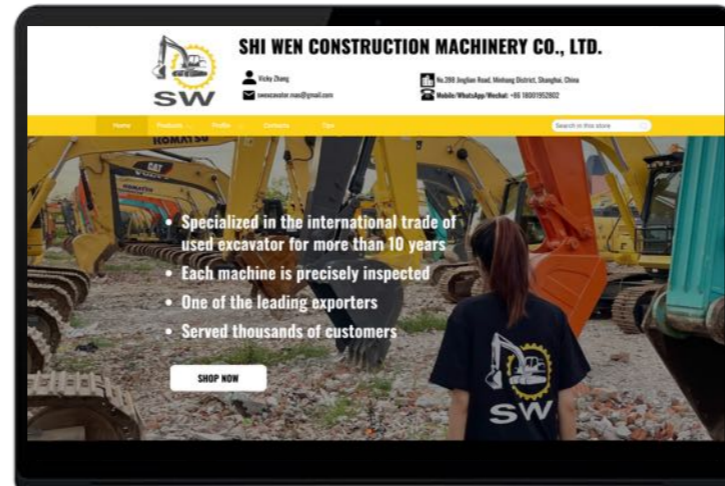

shiwexcavator.trustpass.alibaba.com